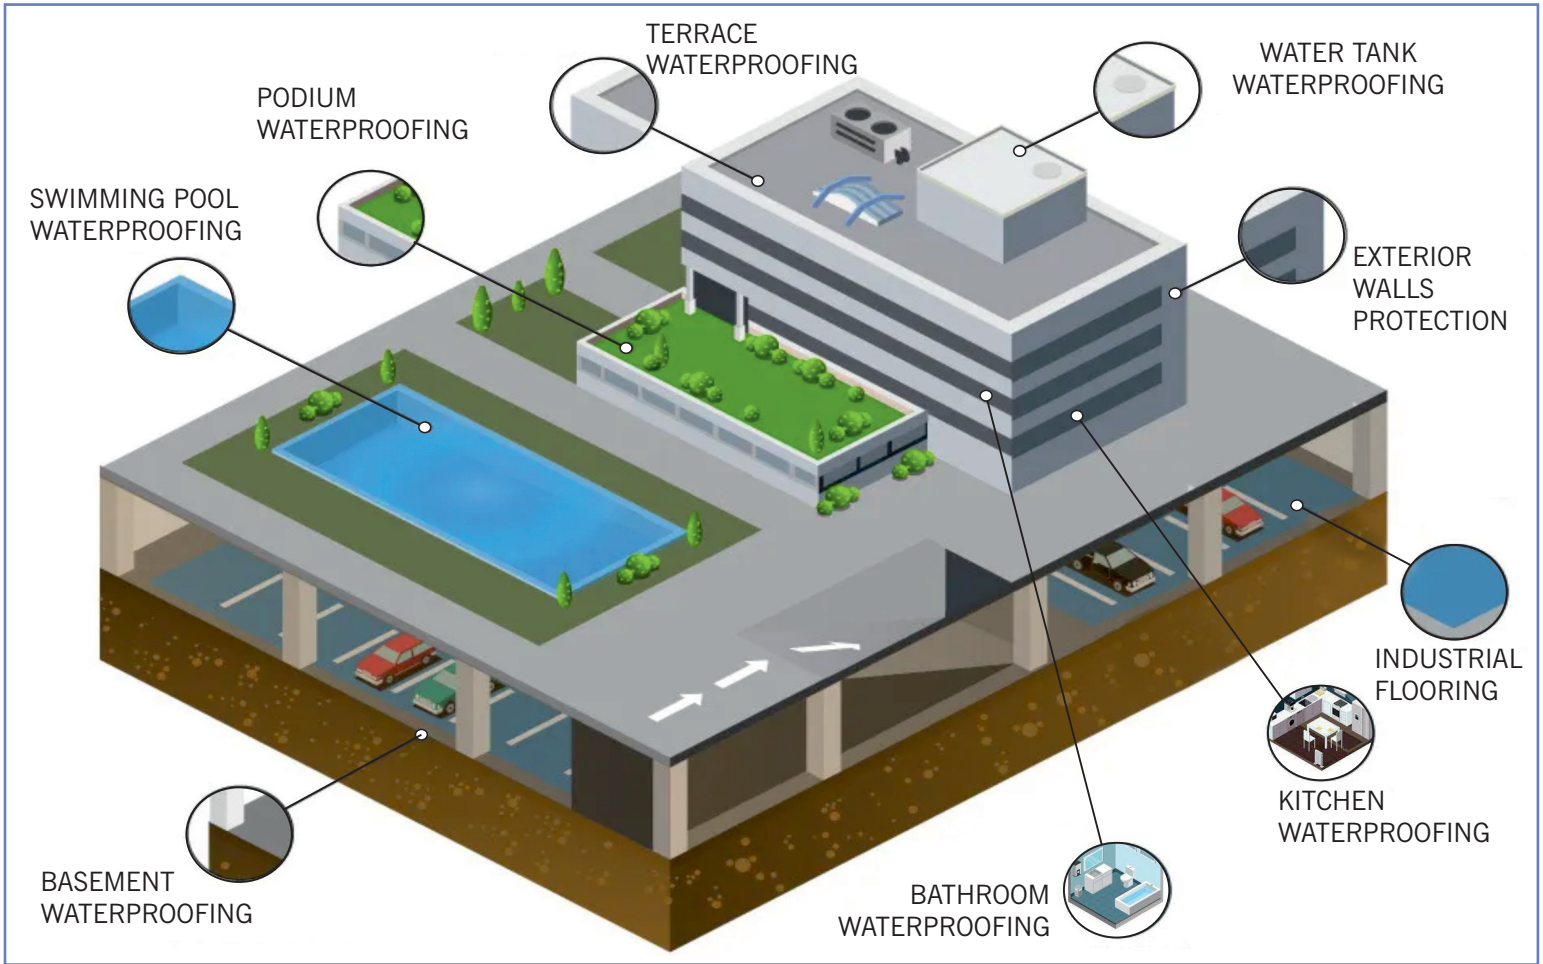

DRY MIX CONCRETE

SHUTTER RELEASE AGENTS | CURING COMPOUNDS

SEALING AGENT

WATERPROOFING SYSTEMS

PODIUM, BASEMENT, TERRACE, WATER TANKS, SUNKEN AREAS, EXTERNAL WALLS

- Coatings
- Sealants
- Integrated Admixtures
- Liquid Applied Membrane
- Waterproofing Protection Membrane (Geo Textile, Bitumen, HDPE)